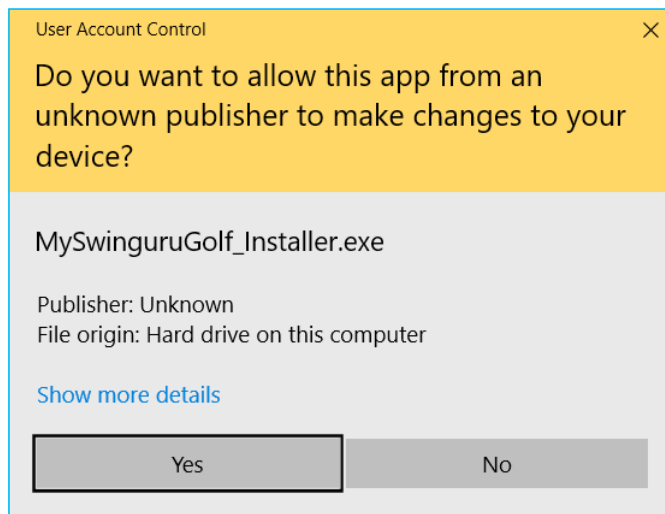

If you encounter this pop-up click 'More info'

Windows protected your PC

Windows Defender SmartScreen prevented an unrecognized app from starting. Running this app might put your PC at risk.

[More info](#)

[Don't run](#)

And then click **'Run anyway'**

Go to your Downloads folder and launch the **'MySwinguruGolf_Installer.exe file'**

click 'Yes' to allow the installation of the Swinguru app

Wait for the launcher to finish downloading