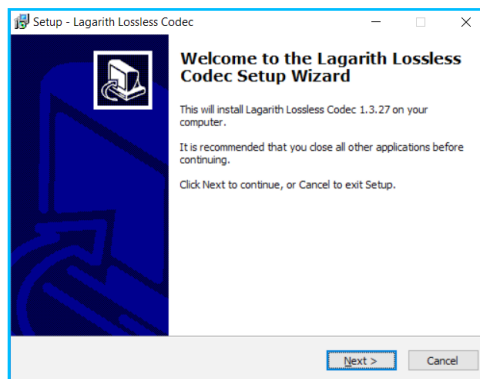

Click 'Next' to install the Codec