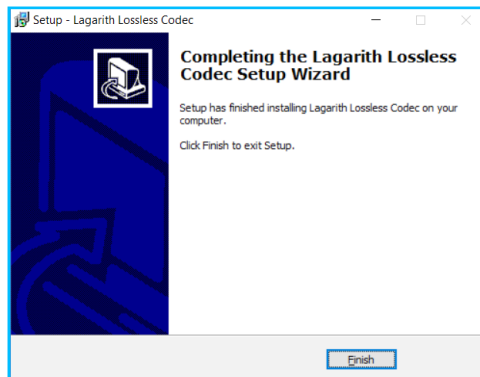

[Don't run](#)

And then click **'Run anyway'**

Go to your Downloads folder and launch the **'MySwinguruGolf_Installer.exe file'**

click 'Yes' to allow the installation of the Swinguru app

Wait for the launcher to finish downloading

Click 'Install' to install kinect drivers

Click 'Close' to continue

Click 'Next' to install the Codec

Click 'Finish' to continue

The launcher will continue the installation process

Once done the software will launch automatically, *click 'Play'* to enjoy Swinguru