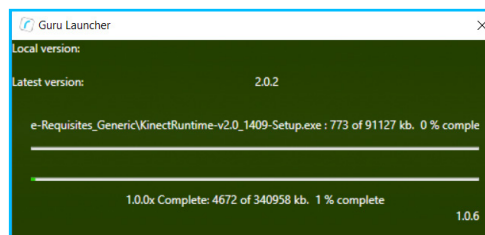

[Don't run](#)

And then click **'Run anyway'**

Go to your Downloads folder and launch the **'MySwinguruGolf_Installer.exe file'**

click 'Yes' to allow the installation of the Swinguru app

Wait for the launcher to finish downloading

Click 'Install' to install kinect drivers

Click 'Close' to continue

Click 'Next' to install the Codec

Click 'Finish' to continue

The launcher will continue the installation process

Once done the software will launch automatically, *click 'Play'* to enjoy Swinguru